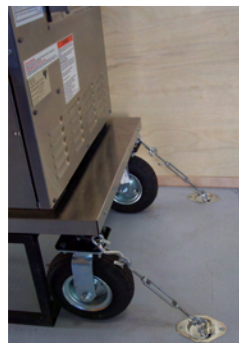

AT96
TES Floor Anchor Install Kit
Removable TES Trailer Install
Kit includes: (1) AT52, (1) AT78,
(4) NM4392, (4) NM4394,
(4) NM4328, (4) NM4329,
(12) NM4360, (12) NM4362,
(12) PA114 & (12) PA116